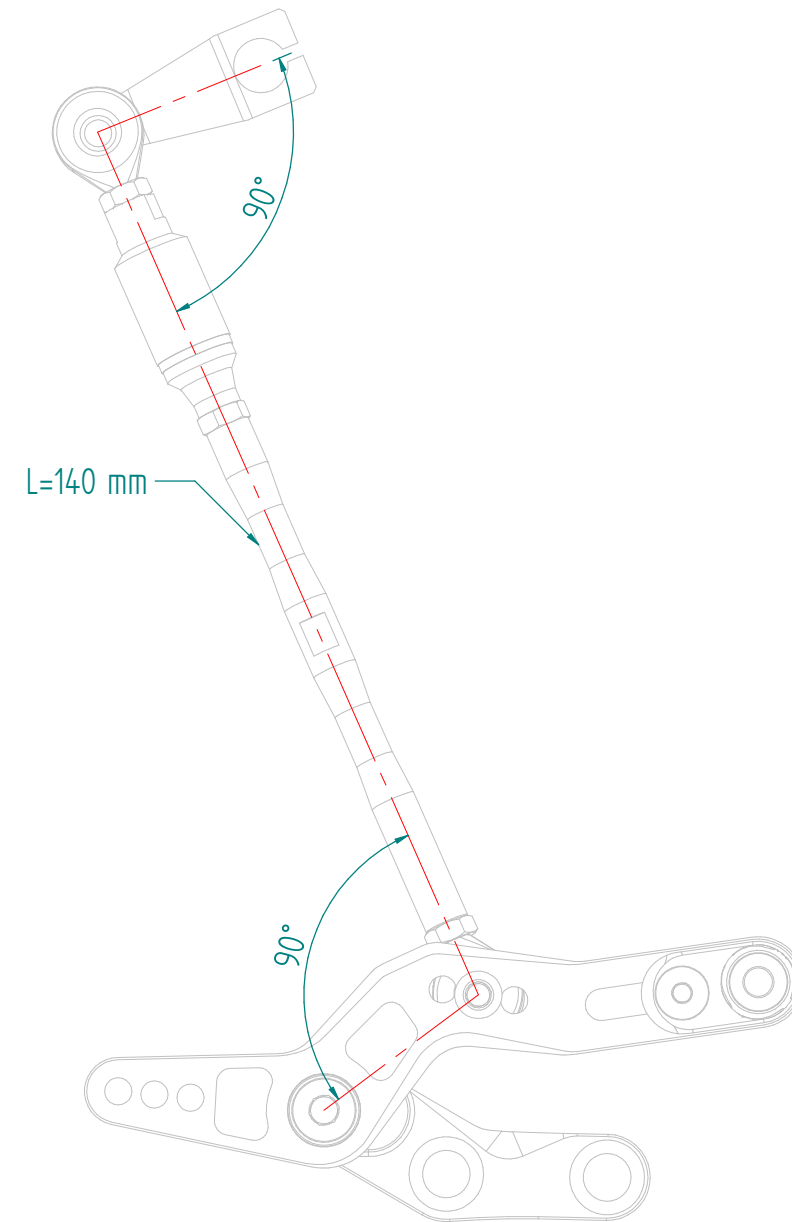

CAMBIO ROVESCIO
REVERSE MODE

ITALIA
(00) PARTE ORIGINALE
(*) BLOCCARE CON FRENAFILETTI DEBOLE
(**) BLOCCARE CON FRENAFILETTI MEDIO
CAMBIO NORMALE
CAMBIO ROVESCIO
VERIFICARE SERRAGGIO VITI PRIMA DELL'UTILIZZO
PRIMA DI ORDINARE VERIFICARE L'ULTIMA RELEASE SUL SITO

ENGLAND
(00) OEM PART
(*) LOCKING WITH LOW STRENGHT THREAD LOCKER
(**) LOCKING WITH MEDIUM STRENGHT THREAD LOCKER
NORMAL MODE
REVERSE MODE
CONTROL THE THIGHTENING'S SCREW BEFORE USING
BEFORE ORDER CHECKING THE LATEST RELEASE ON WEBSITE

FRANCE
(00) PIECE ORIGINE
(*) BLOCAGE AVEC FREIN FILET FAIBLE
(**) BLOCAGE AVEC FREIN FILET MOYENNE
MONTAGE VITESSE NORMALE
MONTAGE VITESSE INVERSEE
VERIFIER SERRAGE AVANT UTILISATION
AVANT DE ORDONNER ON DOIT VERIFIER LA DERNIERE RELEASE SUR LE SITE INTERNET

DEUTSCHLAND
(00) ORIGINAL TEIL
(*) BEFESTIGEN MIT SWACH SCHRAUBEN SICHERUNGSMITTEL
(**) BEFESTIGEN MIT MITTLEREN SCHRAUBEN SICHERUNGSMITTEL
EINBAU MIT NORMALE SCHALTUNG
EINBAU MIT GEKIPPE SCHALTHEBEL
VOR DEN GEBRAUCH SCHRAUBEN PRUFEN
VOR DER BESTELLUNG UBERPRUFEN SIE BITTE DIE LETZTE VERSION DIESER ARTIKEL AUF DER INTERNET SEITE VON LIGHTTECH

ESPAÑA
(00) PIEZA ORIGINAL
(*) SELLAR CON SELLADOR DEBIL
(**) SELLAR CON SELLADOR MEDIO
MONTAJE CAMBIO NORMAL
MONTAJE CAMBIO INVERSO
VERIFICAR EL APRIETE ANTES DE UTILIZARLO
ANTES DE HACER EL PEDIDO, VERIFICAR LA ULTIMA VERSION EN LA WEB LIGHTTECH