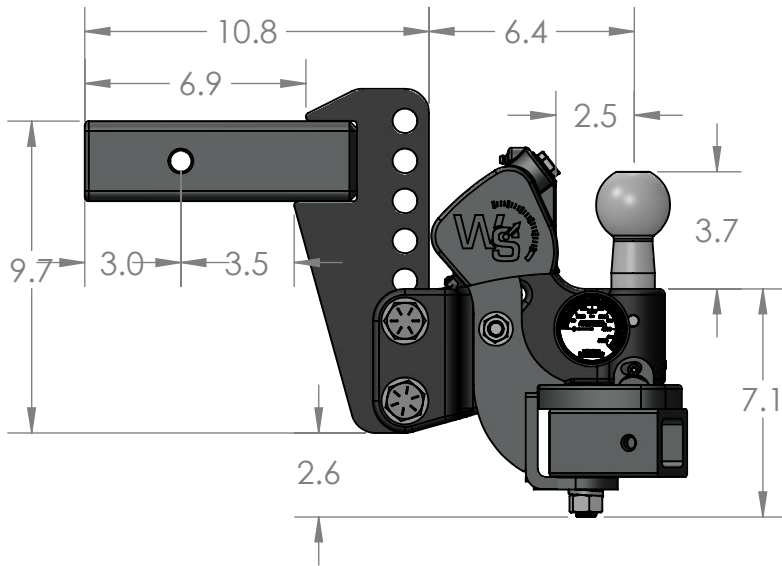

# Weigh Safe, LLC True Tow Middle Weight Distribution Hitch TT6-2.5

NOTE: All dimensions are in inches

LOWER POSITION

RISE POSITION

UPPER POSITION

TOP VIEW