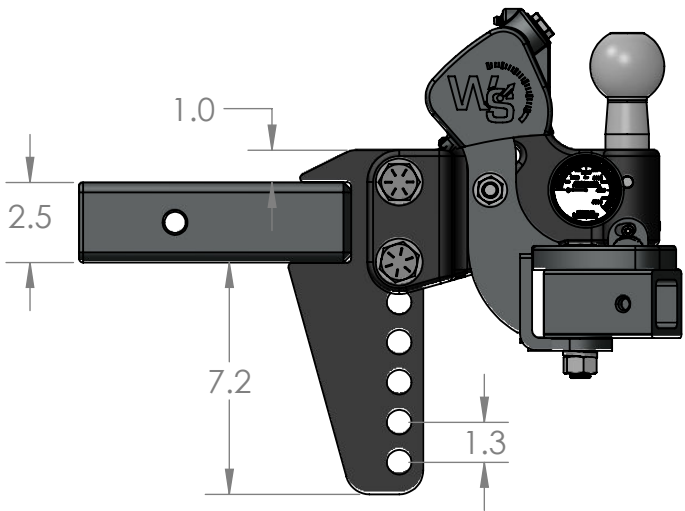

# Weigh Safe, LLC True Tow Middle Weight Distribution Hitch TT6-2.5

NOTE: All dimensions are in inches

LOWER POSITION

RISE POSITION

UPPER POSITION

TOP VIEW