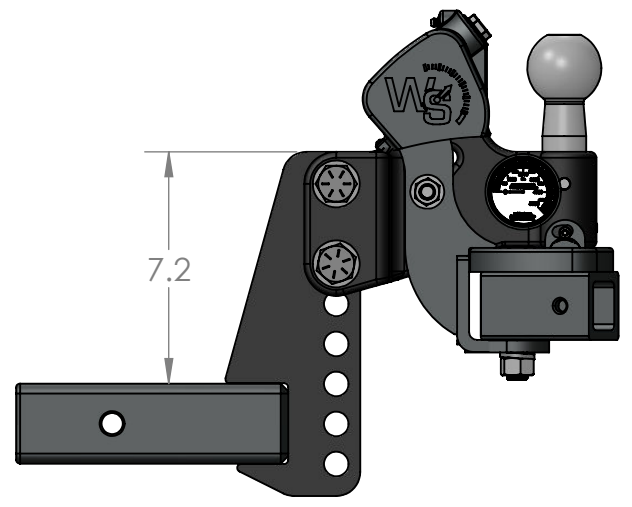

# Weigh Safe, LLC True Tow Middle Weight Distribution Hitch TT6-2.5

NOTE: All dimensions are in inches

LOWER POSITION

RISE POSITION

UPPER POSITION

TOP VIEW