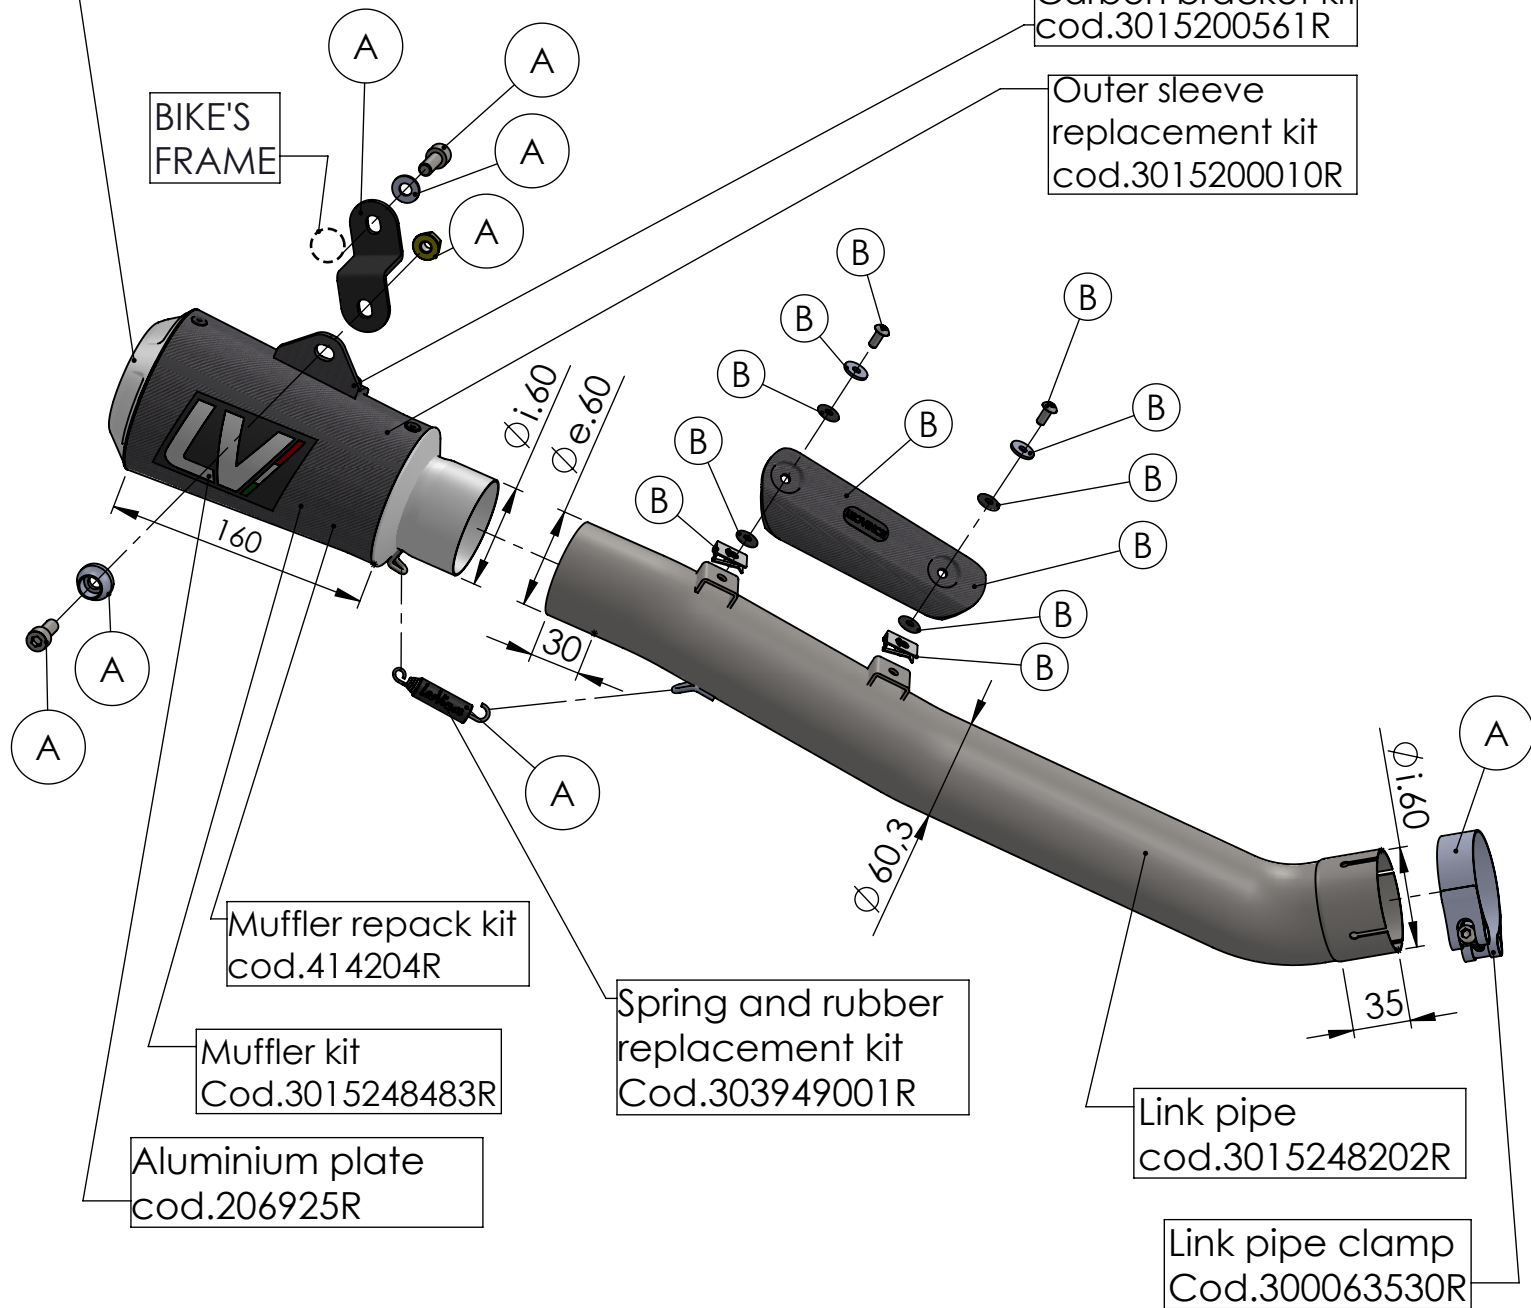

S.s end cup set
cod.3015229701R

Carbon bracket kit
cod.3015200561R

Outer sleeve
replacement kit
cod.3015200010R

BIKE'S
FRAME

Muffler repack kit
cod.414204R

Muffler kit
Cod.3015248483R

Aluminium plate
cod.206925R

Spring and rubber
replacement kit
Cod.303949001R

Link pipe
cod.3015248202R

Link pipe clamp
Cod.300063530R

ART. 15248C - SPARE PARTS

APRILIA RSV4 1100 / FACTORY - TUONO V4 1100 / FACTORY

(A) FITTING KIT cod.3015248601R

(B) CARBON COVER KIT cod.308720001R