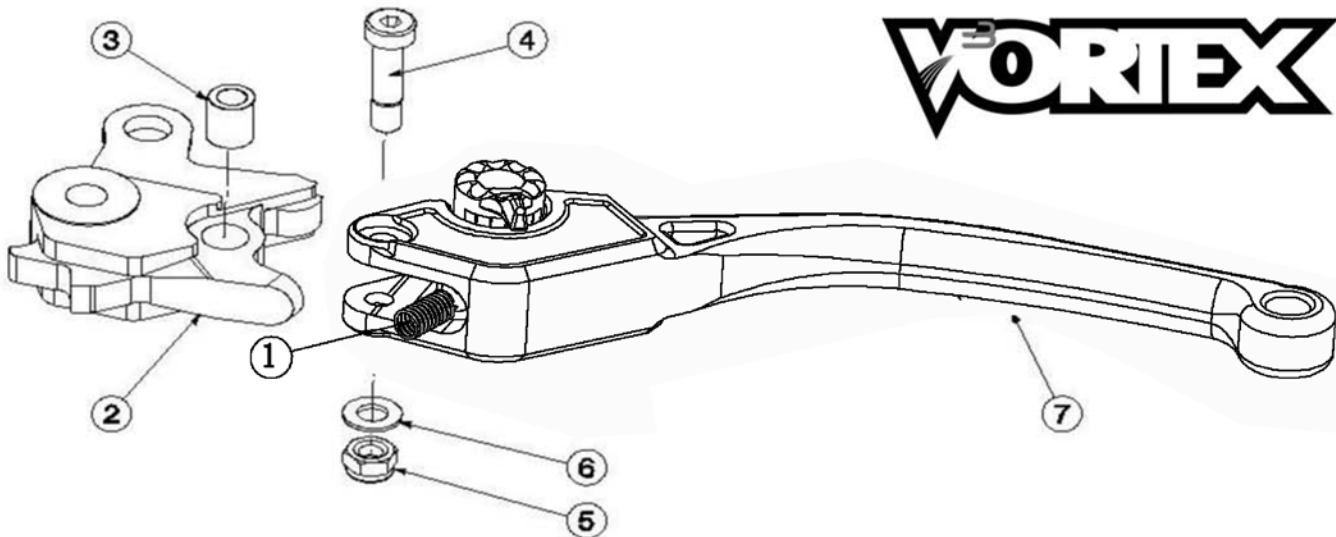

# V3 BRAKE LEVER 2.0

**VORTEX**<sup>®</sup>

NUMBER	ELEMENT	QTY
1	Spring	1
2	Adapter	1
3	<b>Bushing</b>	1
4	Screw M5	1
5	Nut M5	1
6	Washer M5	1
7	Lever	1

NOTE:  
Knuckle shown is  
for illustrative  
purposes. Actual  
knuckle may be a  
different model.

# V3 CLUTCH LEVER 2.0

**VORTEX**<sup>®</sup>

NUMBER	ELEMENT	QTY
1	Spring	1
2	Adapter	1
3	<b>Bushing</b>	1
4	Screw M5	1
5	Nut M5	1
6	Washer M5	1
7	Lever	1

NOTE:  
Knuckle shown for  
illustrative  
purposes  
only. Actual  
knuckle  
may be a  
different  
model.