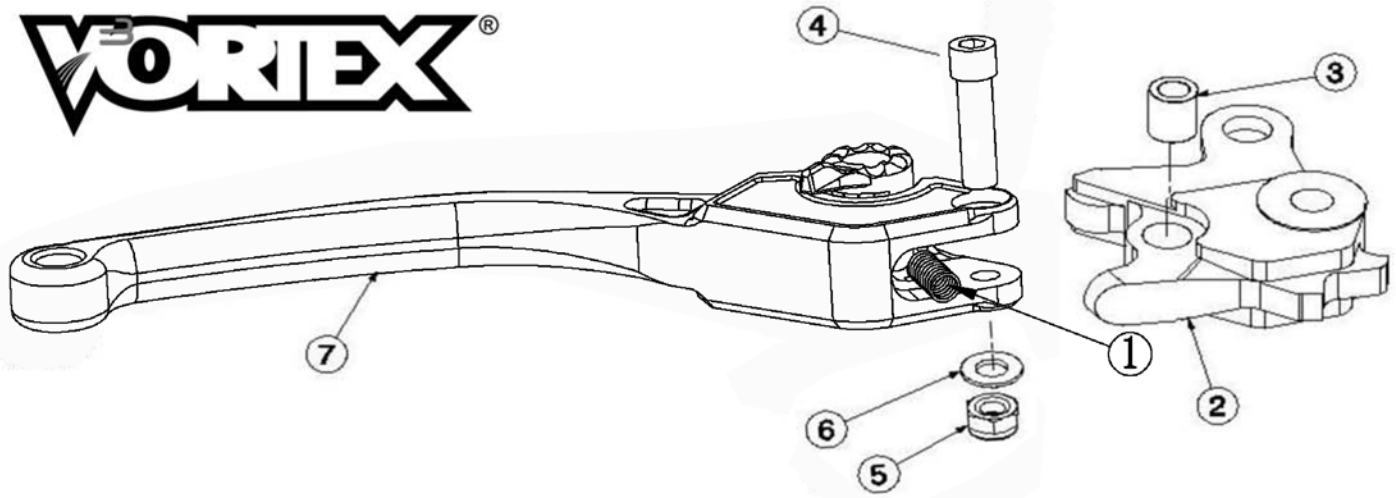

# V3 BRAKE LEVER 2.0

**VORTEX**<sup>®</sup>

NUMBER	ELEMENT	QTY
1	Spring	1
2	Adapter	1
3	<b>Bushing</b>	1
4	Screw M5	1
5	Nut M5	1
6	Washer M5	1
7	Lever	1

NOTE:  
Knuckle shown is  
for illustrative  
purposes. Actual  
knuckle may be a  
different model.

# V3 CLUTCH LEVER 2.0

**VORTEX**<sup>®</sup>

NUMBER	ELEMENT	QTY
1	Spring	1
2	Adapter	1
3	<b>Bushing</b>	1
4	Screw M5	1
5	Nut M5	1
6	Washer M5	1
7	Lever	1

NOTE:  
Knuckle shown for  
illustrative  
purposes  
only. Actual  
knuckle  
may be a  
different  
model.