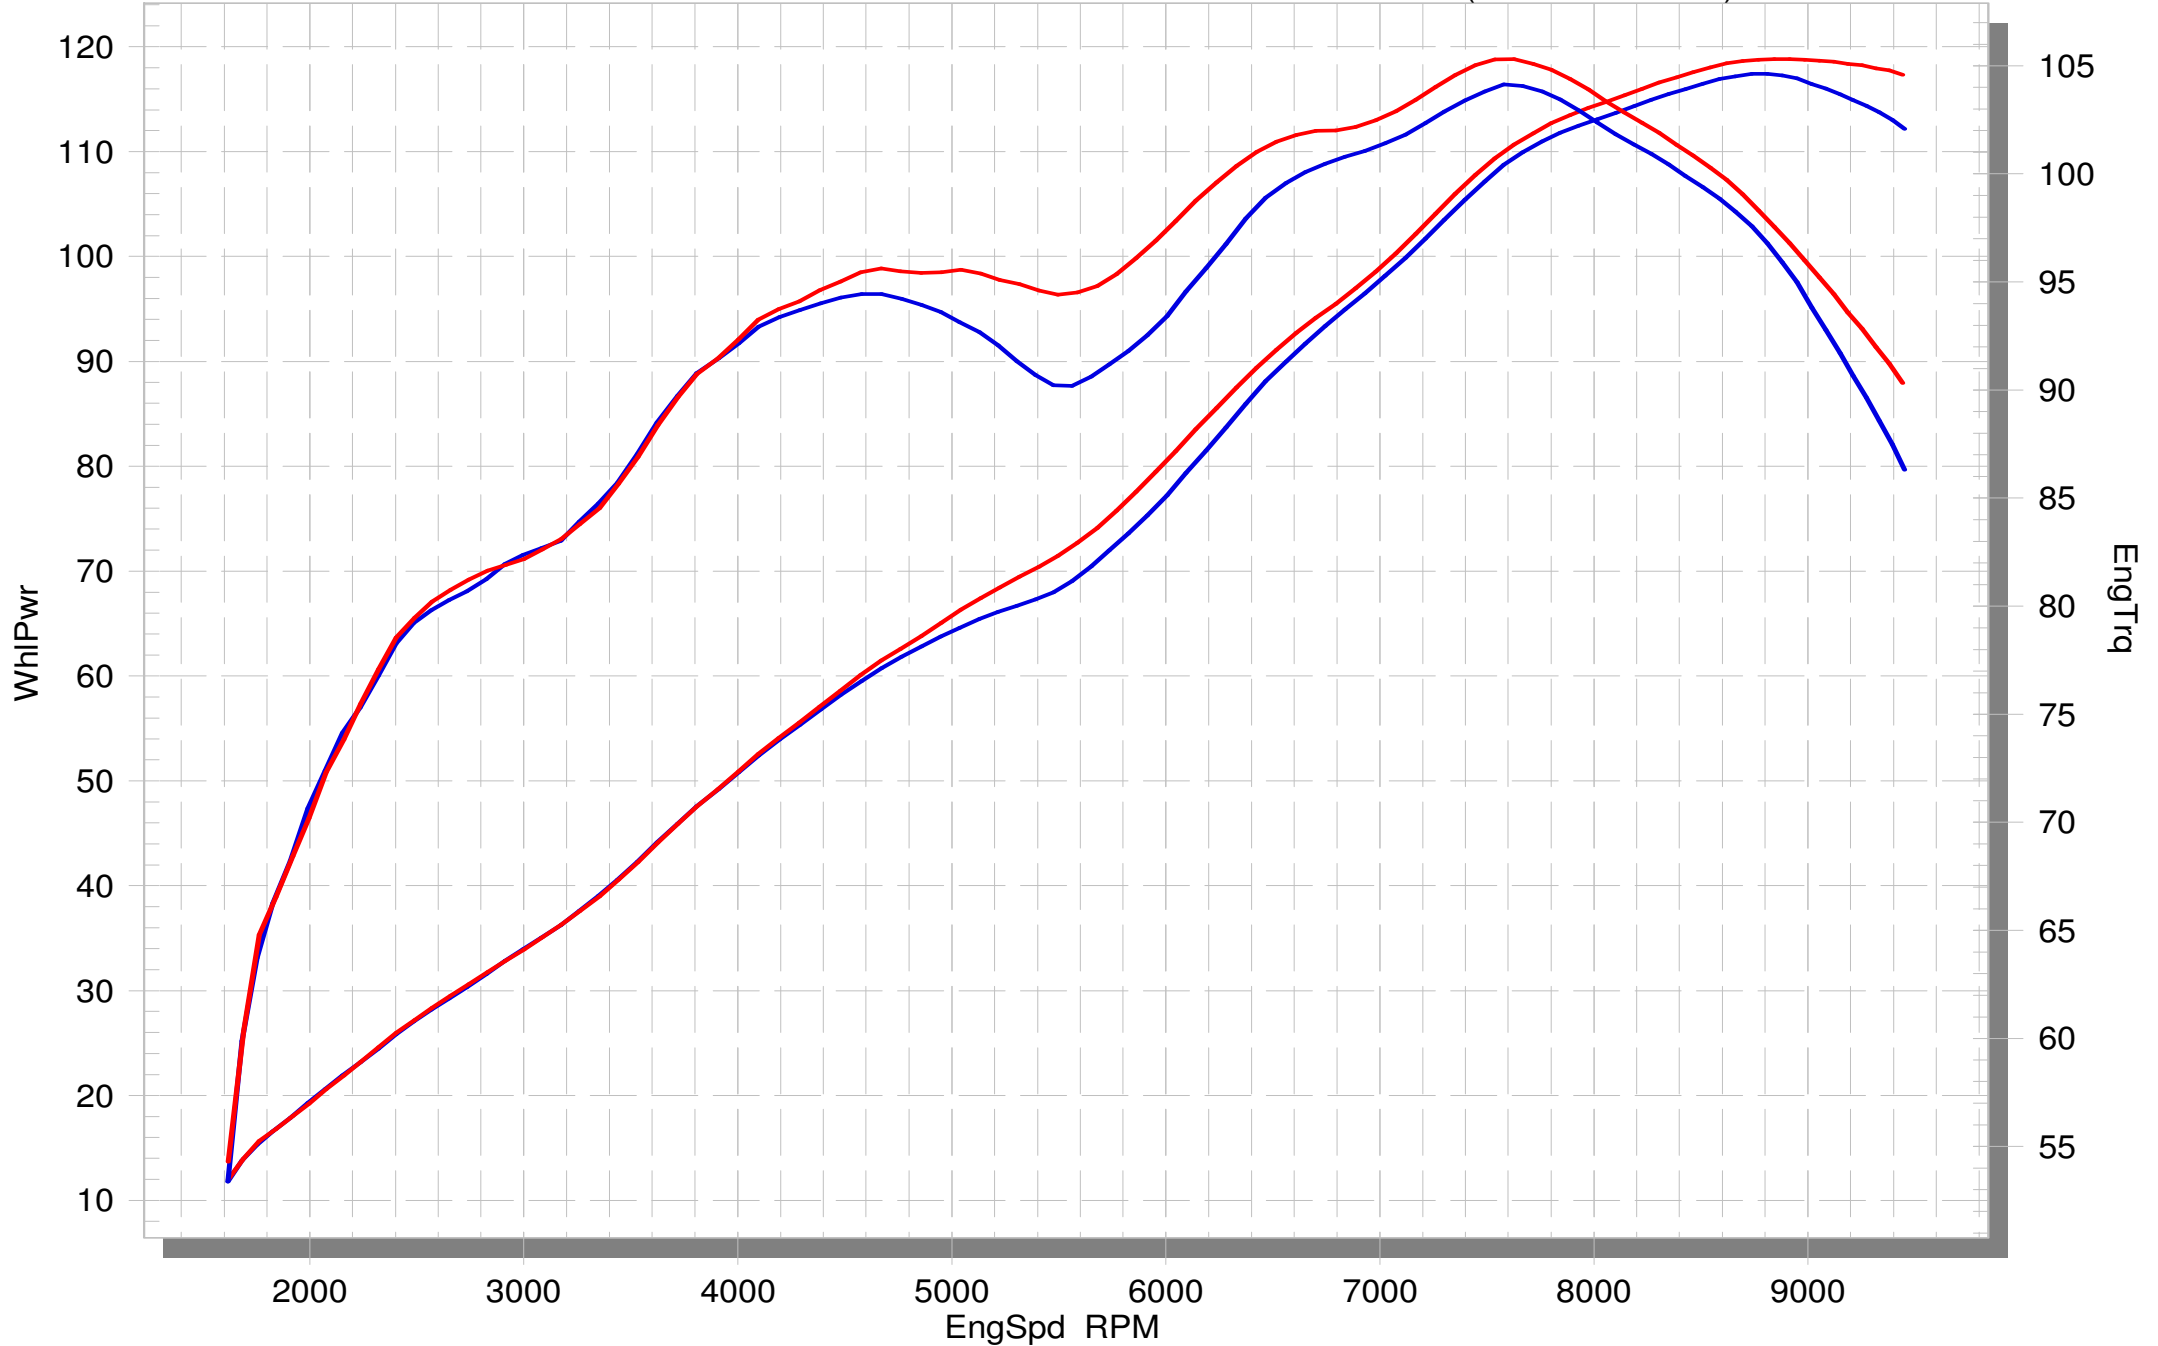

# Kawasaki Versys 1000

STOCK

SLIP-ON (WO Noise Insert)

# Kawasaki Versys 1000

STOCK

SLIP-ON EC-ECE approved