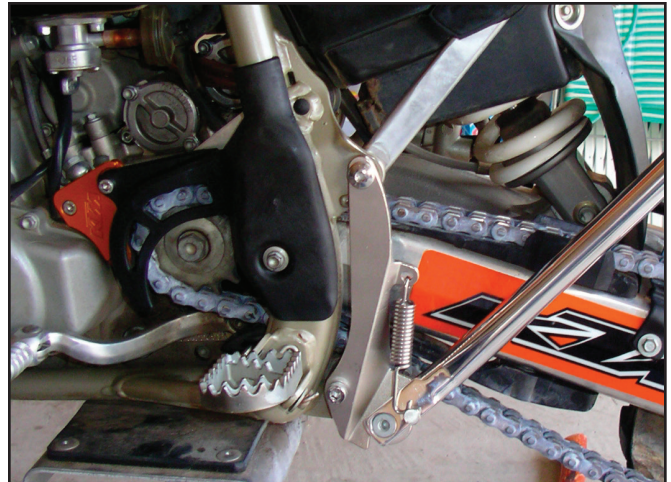

1. Remove the 8mm lower chain guide bolt & nut.
2. Remove the lower rear sub-frame bolt.
3. Attach mounting bracket to frame as shown to right using the M8 bolts provided. (Use thread locking compound on the pivot bolt to ensure it does not back out.)
4. Hang spring as shown.

Replacement Kickstand Arm Kits for KTM:

KTM EXC/MXC (Stand and 8mm Bolt Only) 98-01
 5003-KTM

KTM EXC/MXC (Stand and 8mm Bolt Only) 02-07
 5003-KTM-A

Remove stock kickstand. Install Trail Tech kickstand using stock mounting points, spring and the included 8mm pivot bolt. Use thread locking compound on the pivot bolt to ensure it does not back out.

5301-00/5301-10

- 05-07 KTM 250-525 MXC/EXC/XC/XC-W
- 05-06 KTM 250-450 SX/SXF

1. Remove the 8mm lower chain guide bolt & nut.
2. Remove the lower rear sub-frame bolt.
3. Attach mounting bracket to frame as shown to right using the M8 bolts provided. (Use thread locking compound on the pivot bolt to ensure it does not back out.)
4. Hang spring as shown.

IMPORTANT: WEAR EYE PROTECTION WHEN HANGING SPRINGS!

Note: After every ride it is important to check your kickstand thoroughly for the following:

- Loose or damaged bolts
- Bent or damaged kickstand leg or bracket
- Damaged spring