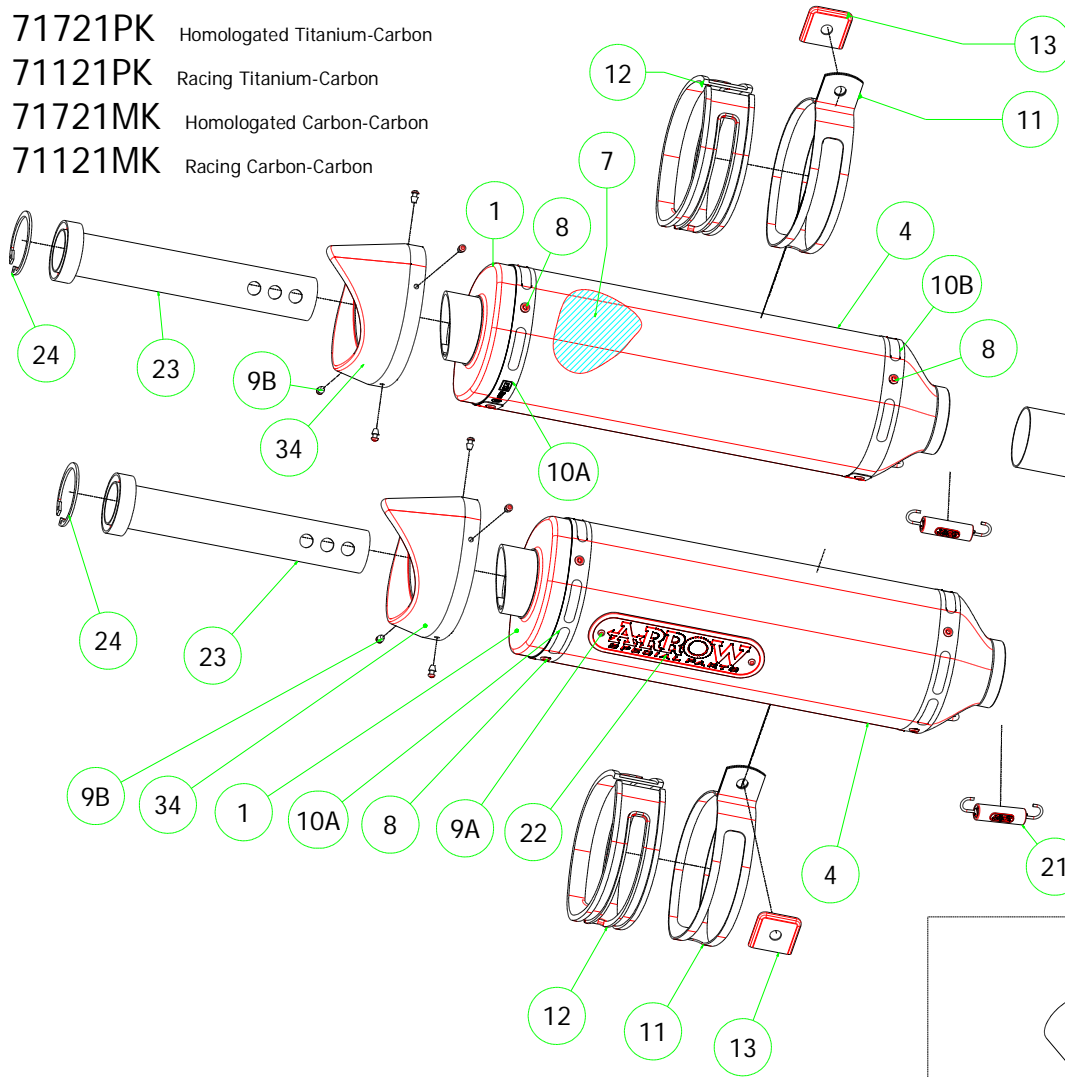

Suzuki GSX-R i.e. 1000 '07-08

- 71721PK Homologated Titanium-Carbon
- 71121PK Racing Titanium-Carbon
- 71721MK Homologated Carbon-Carbon
- 71121MK Racing Carbon-Carbon