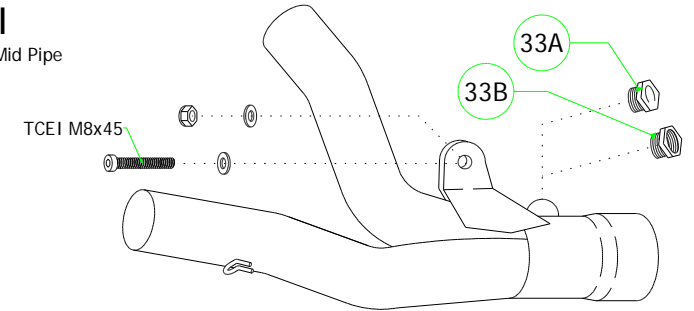

71365MI

Stock Collector Mid Pipe