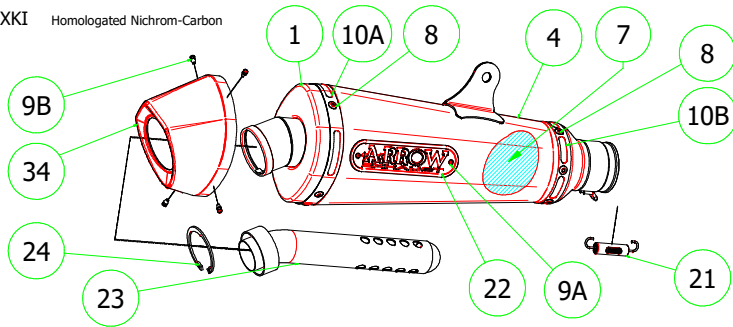

Honda CB 500 F '16 - CBR 500R '16

71804XKI Homologated Nichrom-Carbon

71640MI Link Pipe