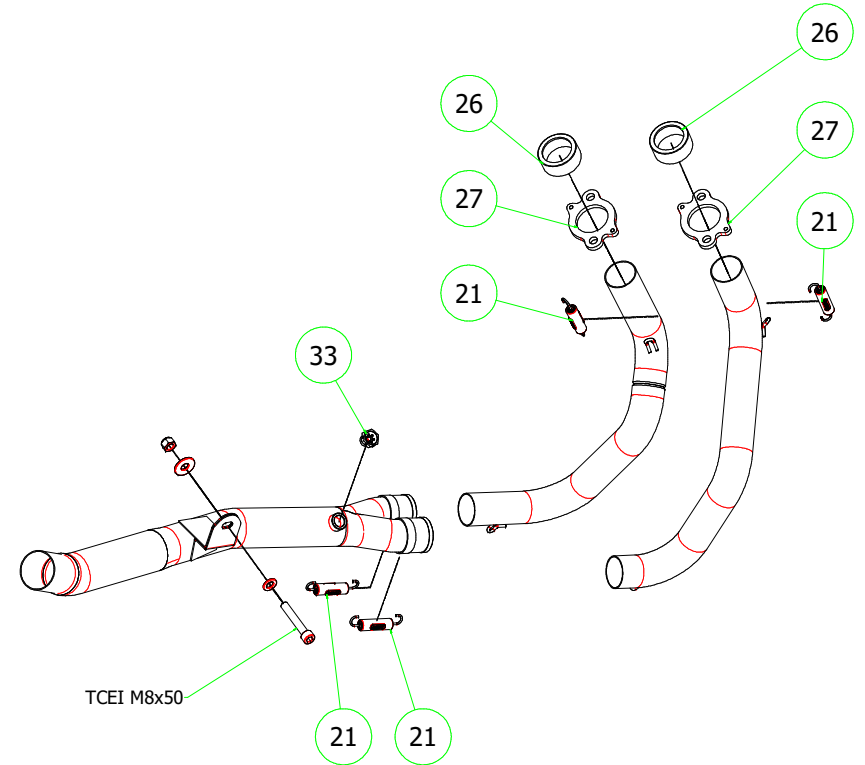

Honda CB 500 F '16 - CBR 500R '16

71804XKI Homologated Nichrom-Carbon

71640MI Link Pipe

71641MI Racing Collectors

71804AO Homologated Aluminium
71804AON Homologated Aluminium(Dark)

71804PK Homologated Titanium-Carbon
71804MK Homologated Carbon-Carbon
71804AK Homologated Aluminium-Carbon
71804AKN Homologated Aluminium(Dark)-Carbon
71804AKB Homologated Aluminium(White)-Carbon