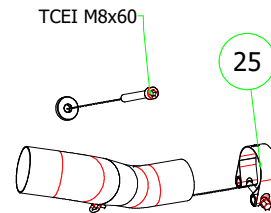

Honda CB 500 F '16 - CBR 500R '16

71804XKI Homologated Nichrom-Carbon

71640MI Link Pipe

71641MI Racing Collectors

71804AO Homologated Aluminium
71804AON Homologated Aluminium(Dark)

71804PK Homologated Titanium-Carbon
71804MK Homologated Carbon-Carbon
71804AK Homologated Aluminium-Carbon
71804AKN Homologated Aluminium(Dark)-Carbon
71804AKB Homologated Aluminium(White)-Carbon