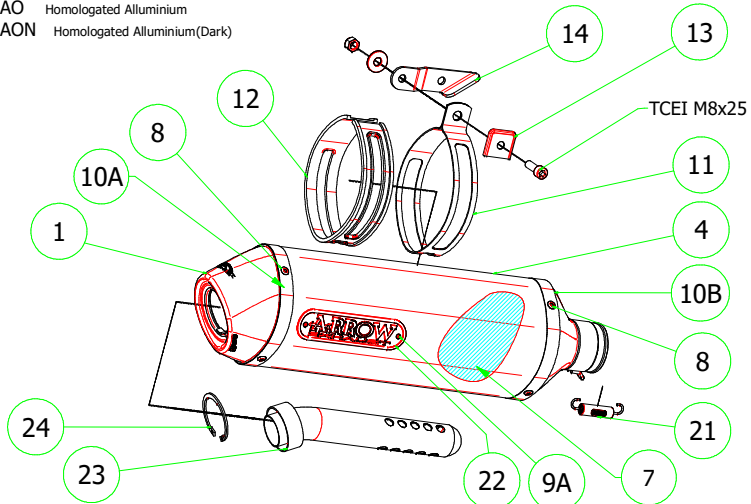

71804AO Homologated Aluminium
71804AON Homologated Aluminium(Dark)