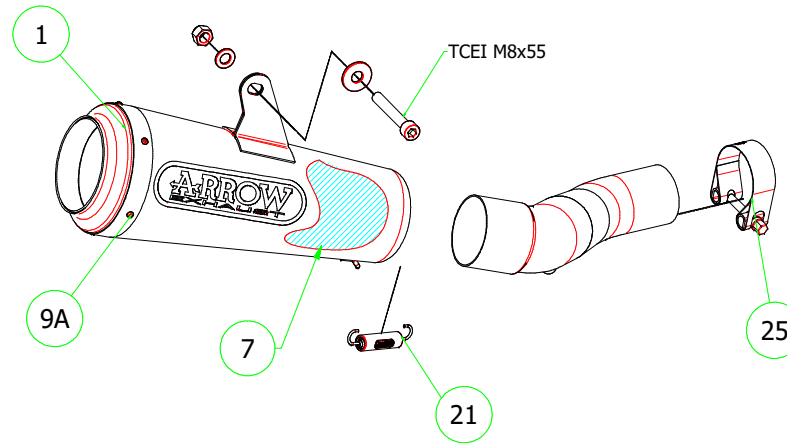

Honda CB 500 F '16 - CBR 500 '16

71029PR Racing Titanium