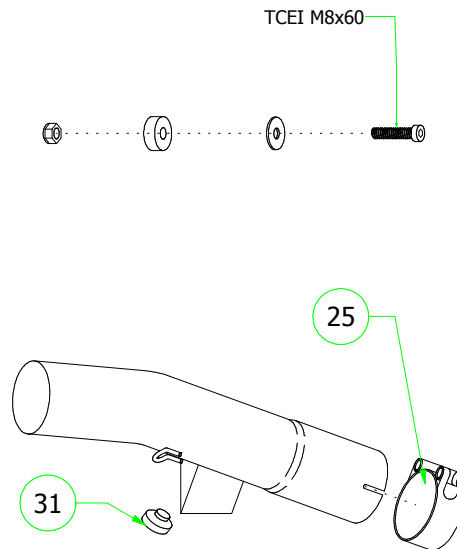

Suzuki GSX 650 F '07-14

- 71822AKN Homologated Aluminium (Dark)
- 71822AKB Homologated Aluminium (White)
- 71822AK Homologated Aluminium
- 71822PK Homologated Titanium

- 71372MI Raccordo / Mid Pipe

- 71374MI Collettori / Collectors

- 71822AON Homologated Aluminium (Dark)
- 71822AOB Homologated Aluminium (White)
- 71822AO Homologated Aluminium