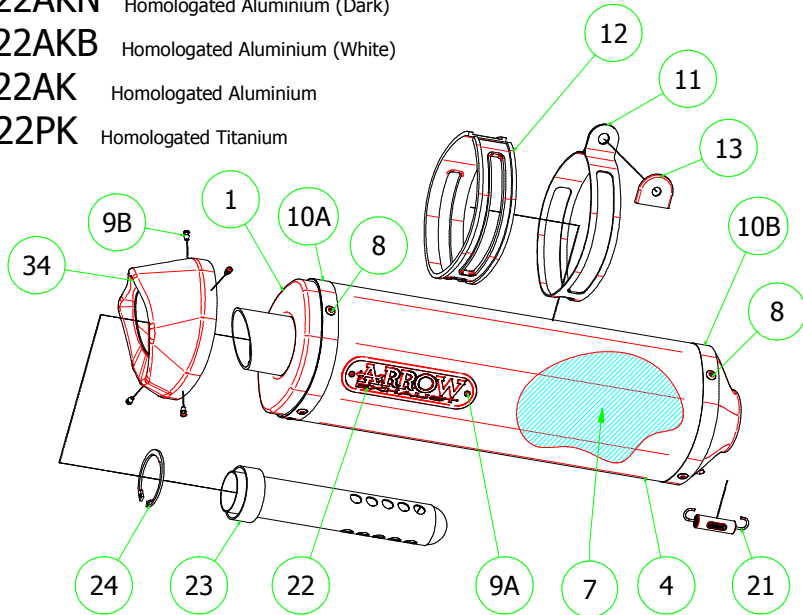

Suzuki GSX 650 F '07-14

- 71822AKN Homologated Aluminium (Dark)
- 71822AKB Homologated Aluminium (White)
- 71822AK Homologated Aluminium
- 71822PK Homologated Titanium

- 71372MI Raccordo / Mid Pipe