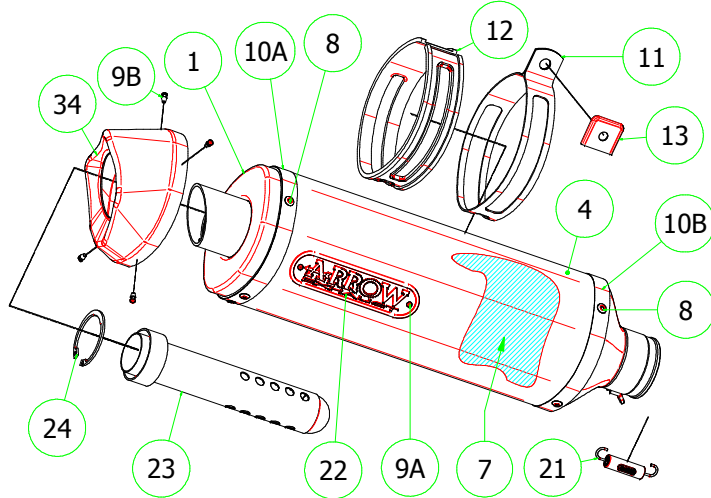

KTM Duke 690 '12-13

- 71799AKN Homologated Aluminium-Carbon (Dark Line)
- 71799AK Homologated Aluminium-Carbon
- 71799PK Homologated Titanium-Carbon