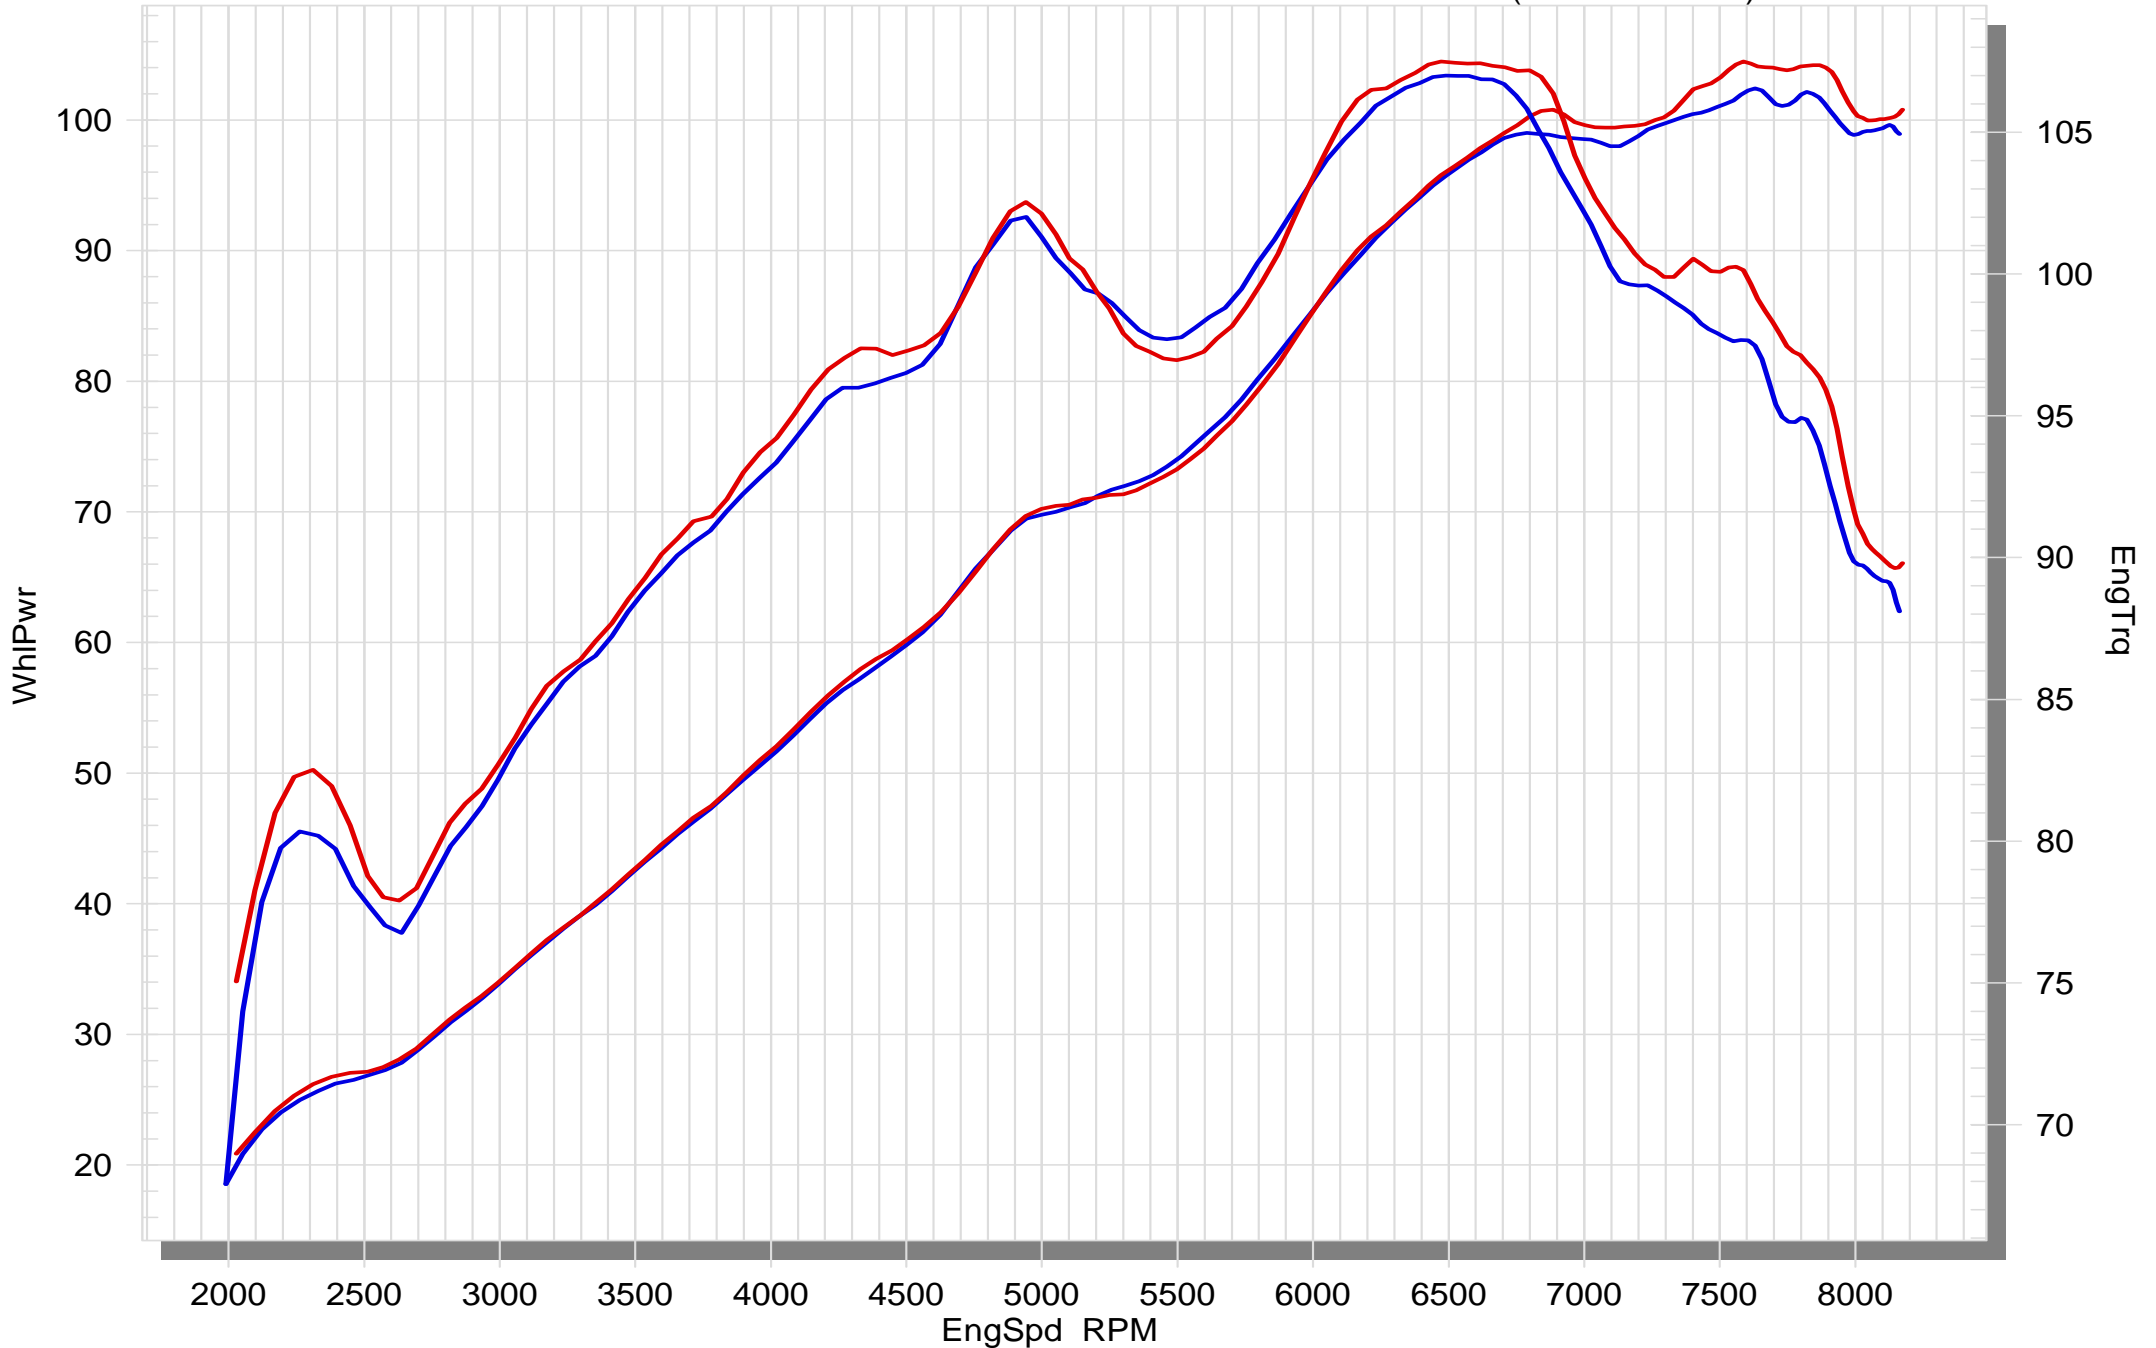

BMW R nineT

STOCK

SLIP-ON Low (W Noise Insert)

BMW R nineT

STOCK

SLIP-ON Low (WO Noise Insert)