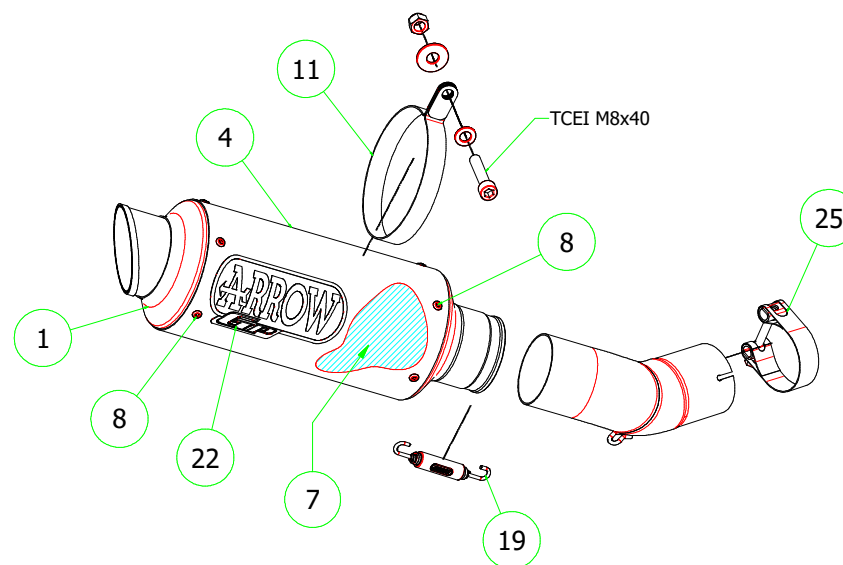

# Kawasaki ZX-10R '16

71028GPI Racing Nichrom GP2 (fitted without catalyist)

71028GP Racing Titanium GP2 (fitted without catalyist)

71527GPI Homologated Nichrom GP2 (fitted with catalyist)

71527GP Homologated Titanium GP2 (fitted with catalyist)