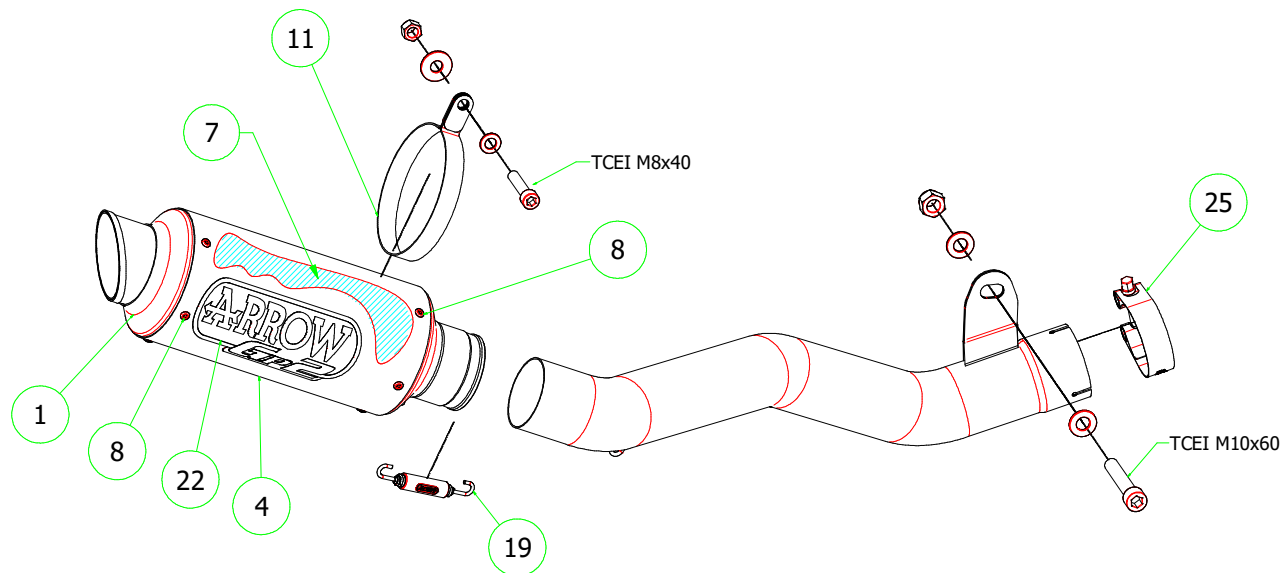

# Kawasaki ZX-10R '16

71028GPI Racing Nichrom GP2 (fitted without catalyist)

71028GP Racing Titanium GP2 (fitted without catalyist)

71527GPI Homologated Nichrom GP2 (fitted with catalyist)

71527GP Homologated Titanium GP2 (fitted with catalyist)