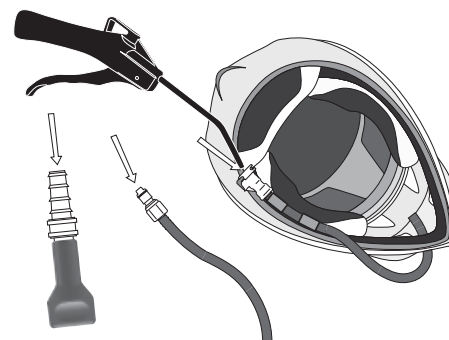

Cleaning

Find instruction video on www.uswe-sports.com