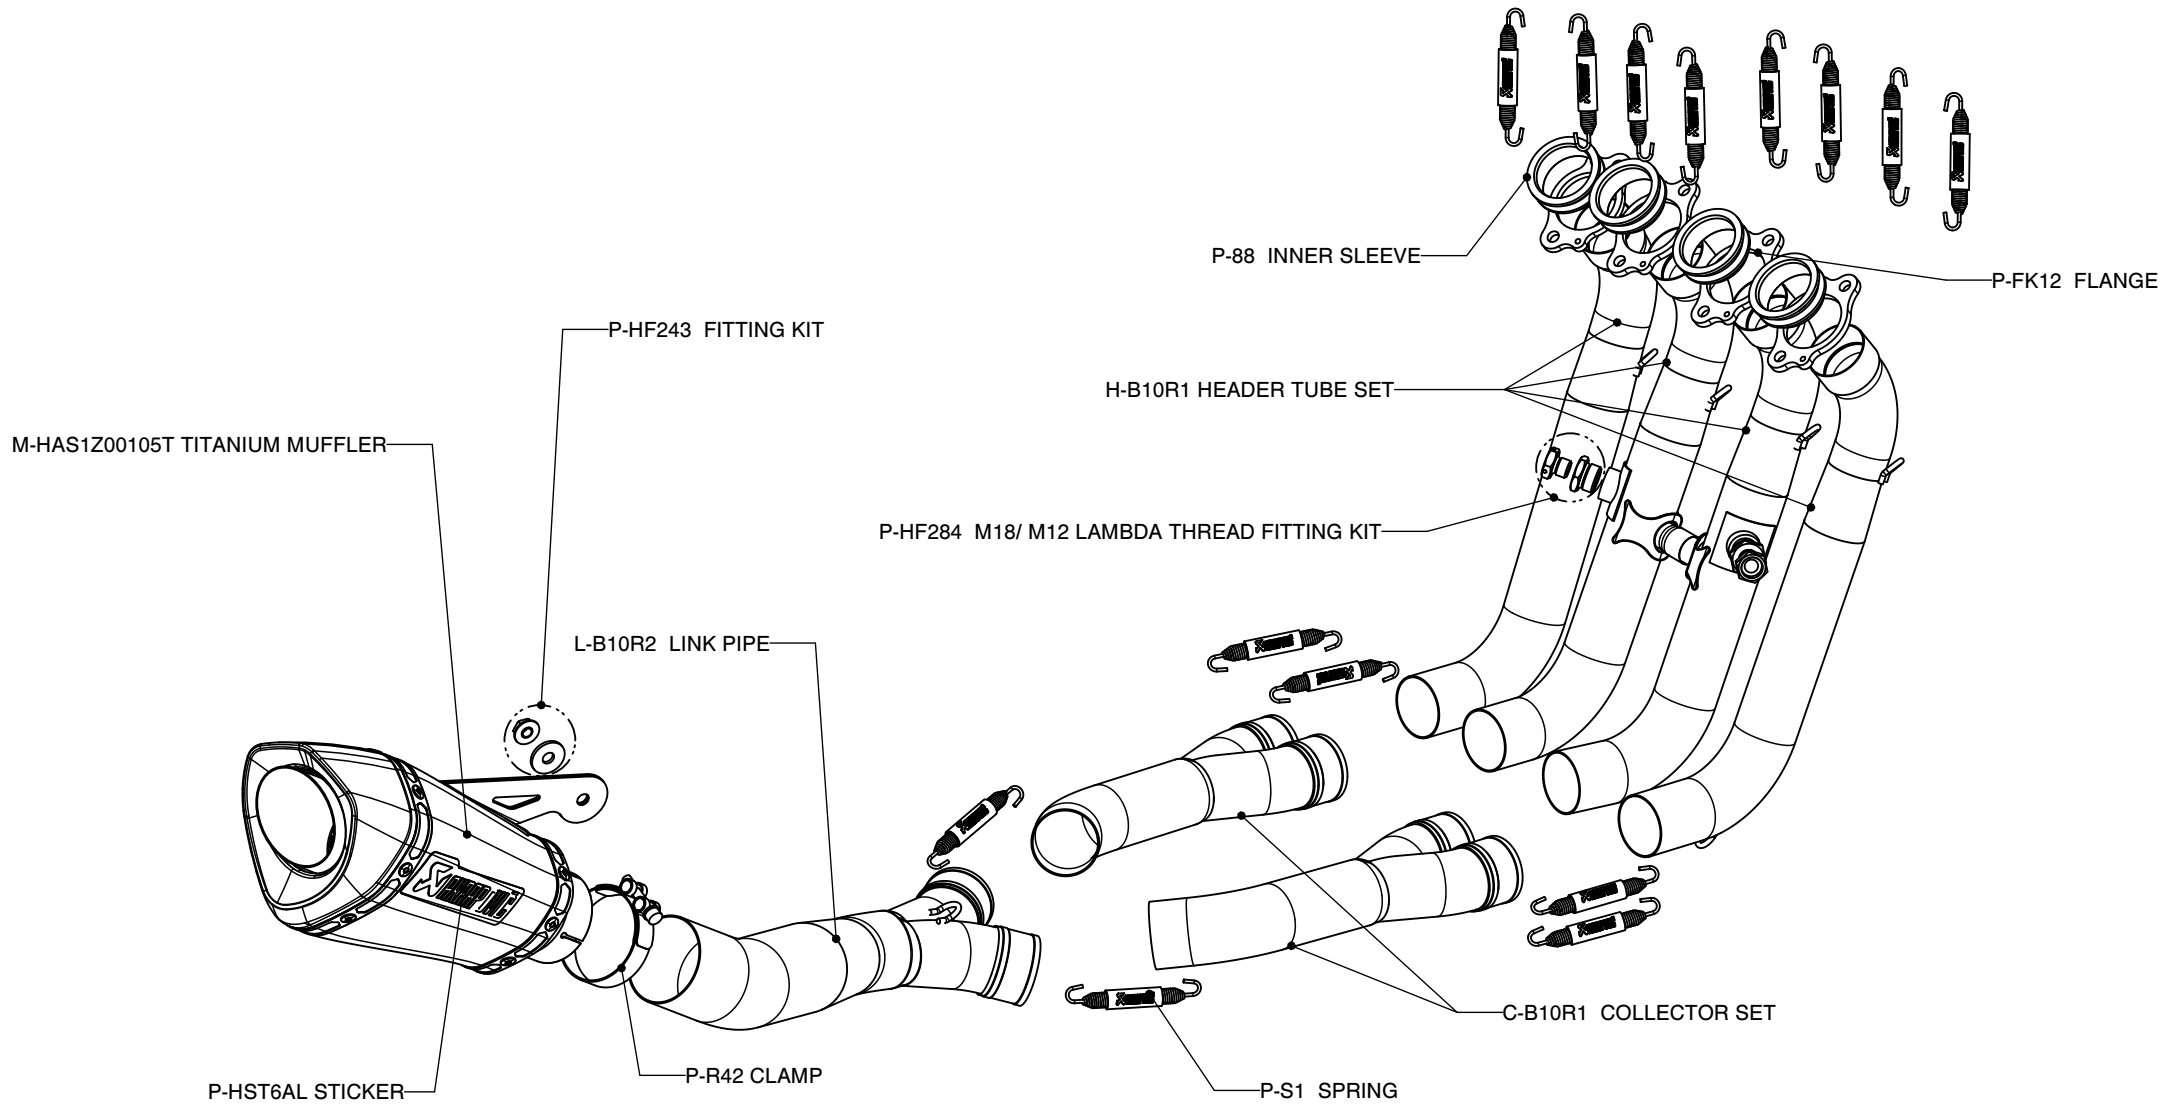

BMW S1000RR/ Complete exhaust system/ RACING LINE open tube set with SO street legal muffler, model year: 2010

Product code: S-B10R1-ASZ

WARNING: IN CASE OF COMBINATION WITH RACING TUBE SET, THE SLIP ON HOMOLOGATION IS NOT VALID!