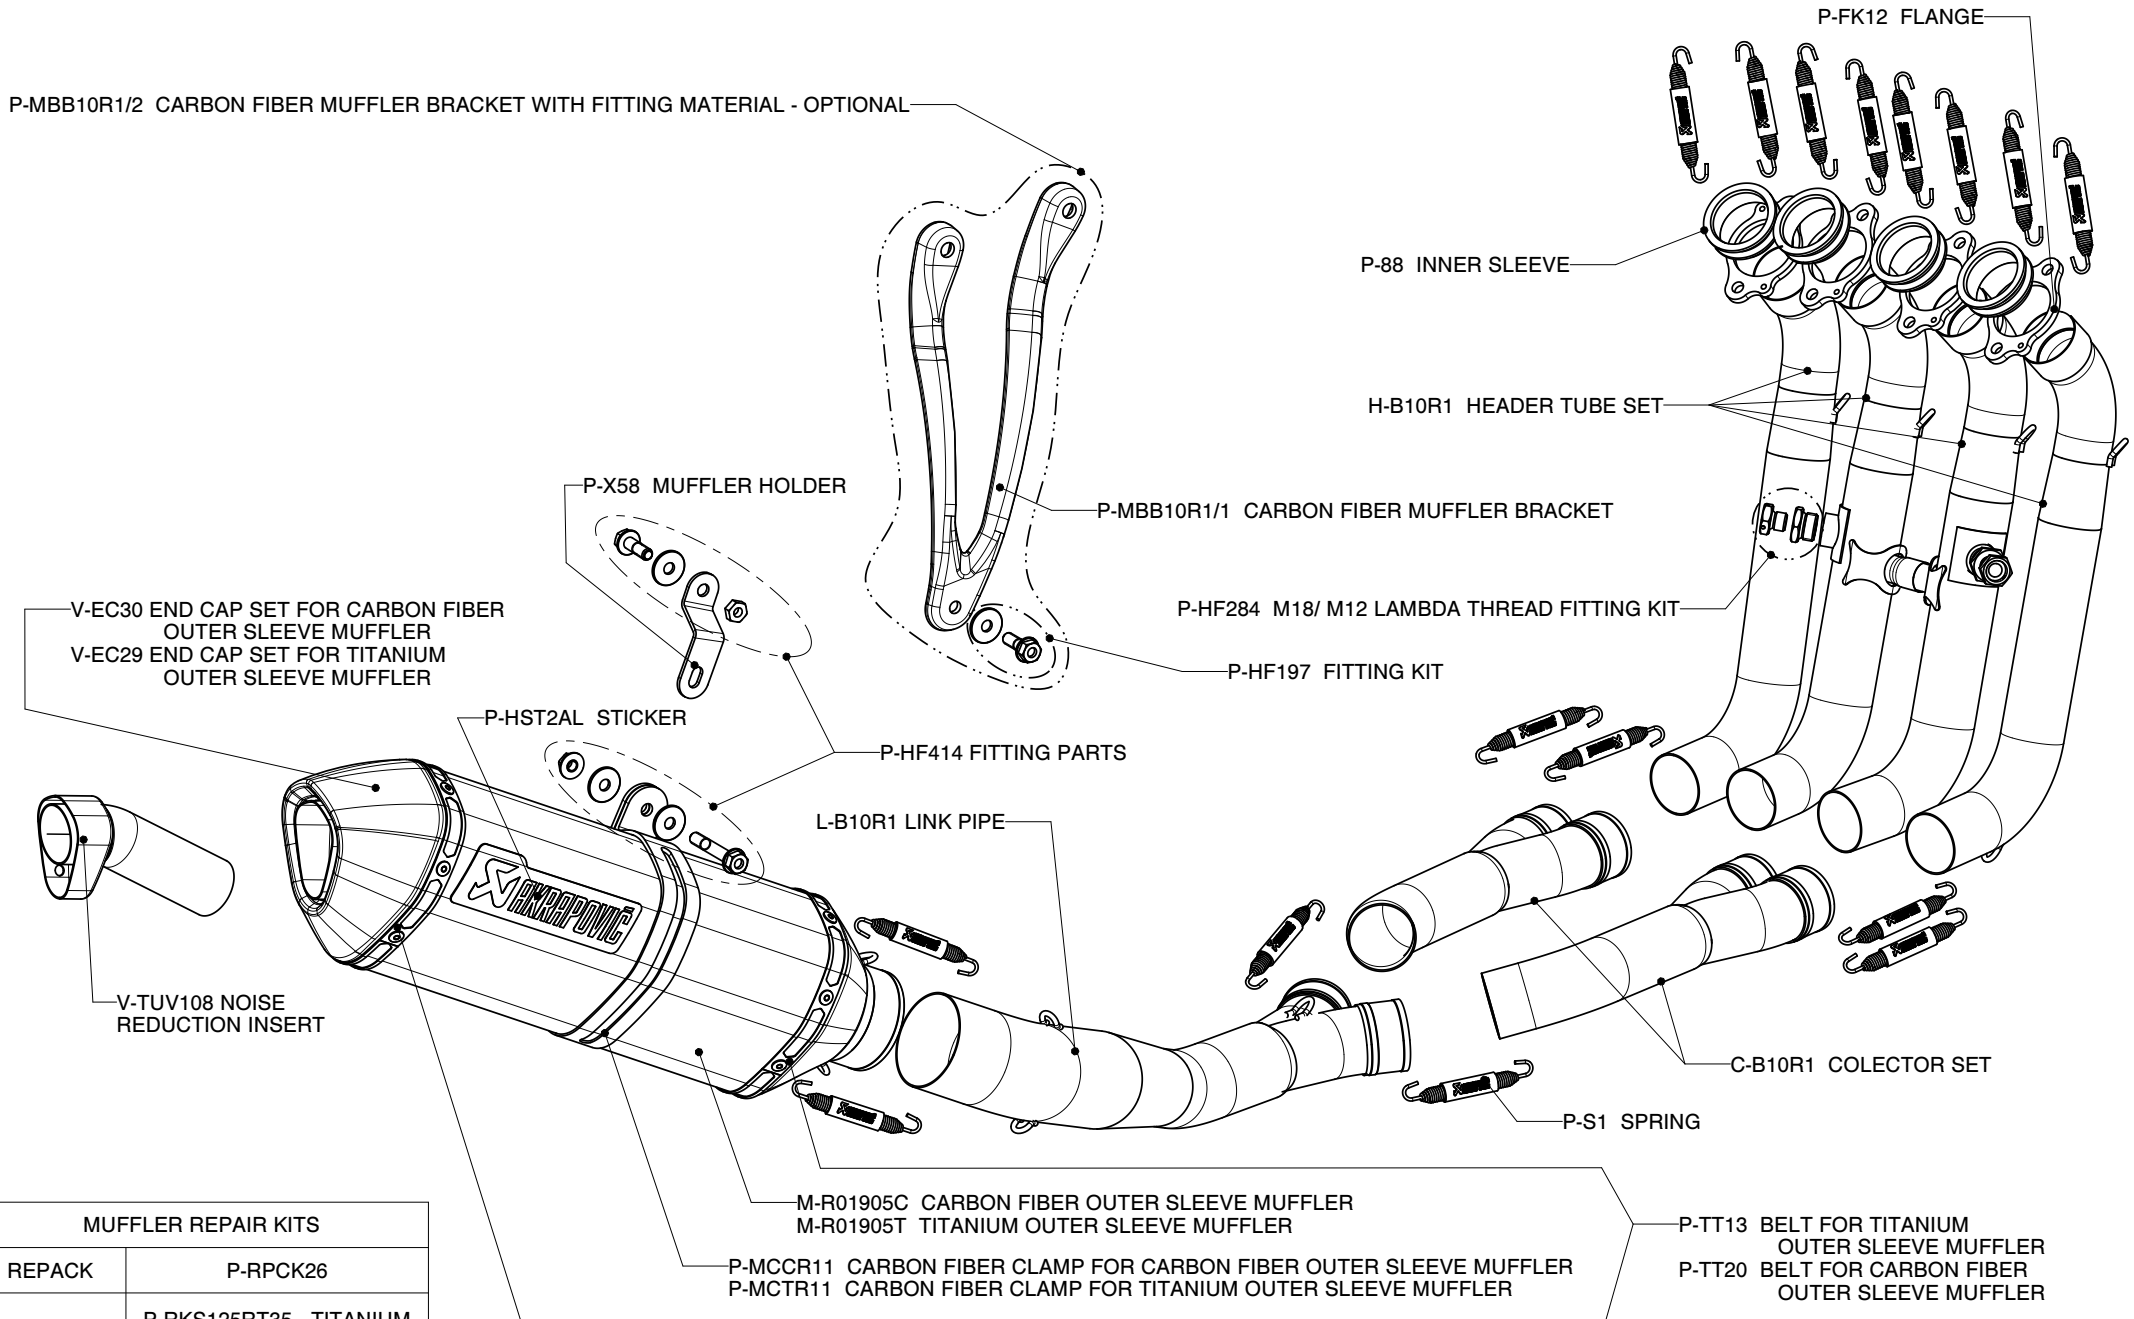

BMW S1000RR, Complete exhaust system / RACING LINE

Product code: S-B10R1-RC

S-B10R1-RT

MUFFLER REPAIR KITS	
REPACK	P-RPCK26
SLEEVE	P-RKS125RT35 - TITANIUM
	P-RKS124RC35 - CARBON