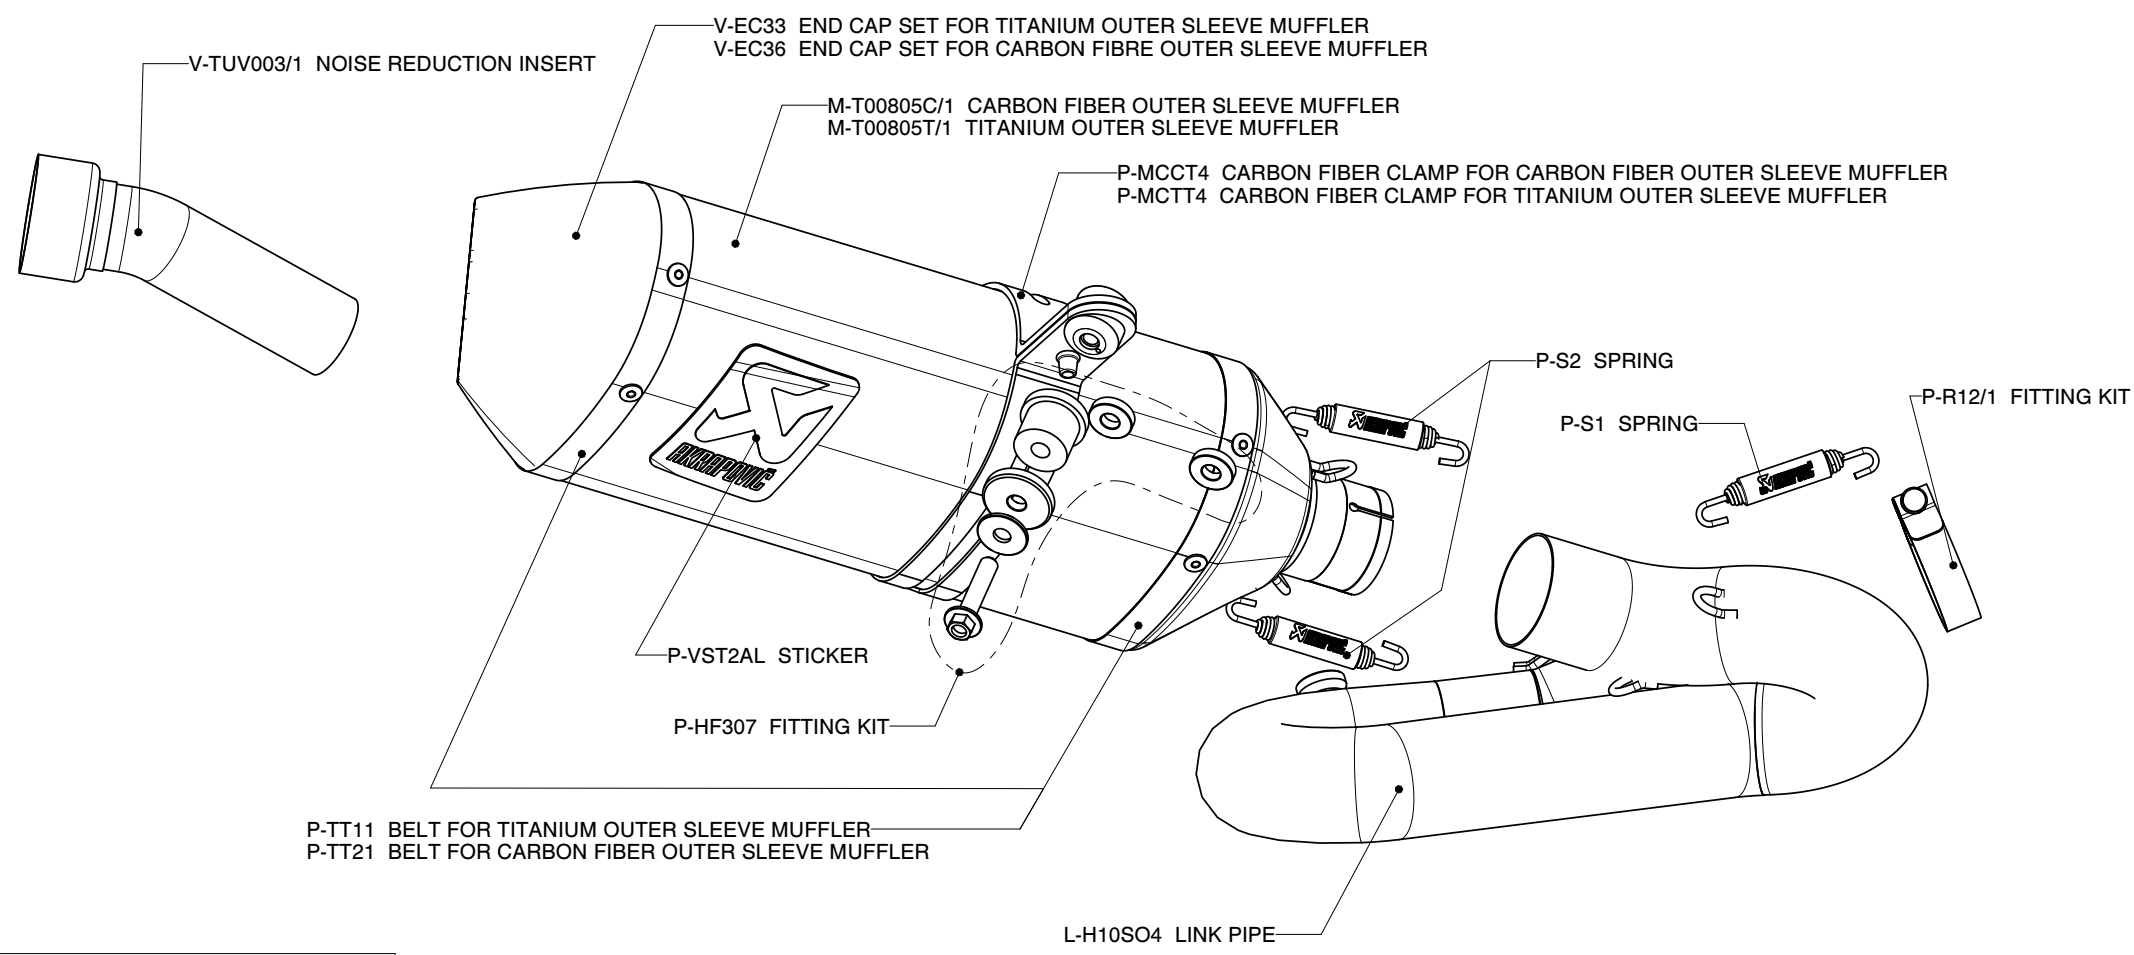

HONDA CBR 1000RR (WITHOUT ABS), SLIP-ON exhaust system
HONDA CBR 1000RR ABS , SLIP-ON exhaust system
Product code: S-H10SO6T-TC
S-H10SO6T-TT

MUFFLER REPAIR KITS	
REPACK	P-RPCK39
SLEEVE	P-RKS205TT30/1 - TITANIUM
	P-RKS204TC30/3 - CARBON