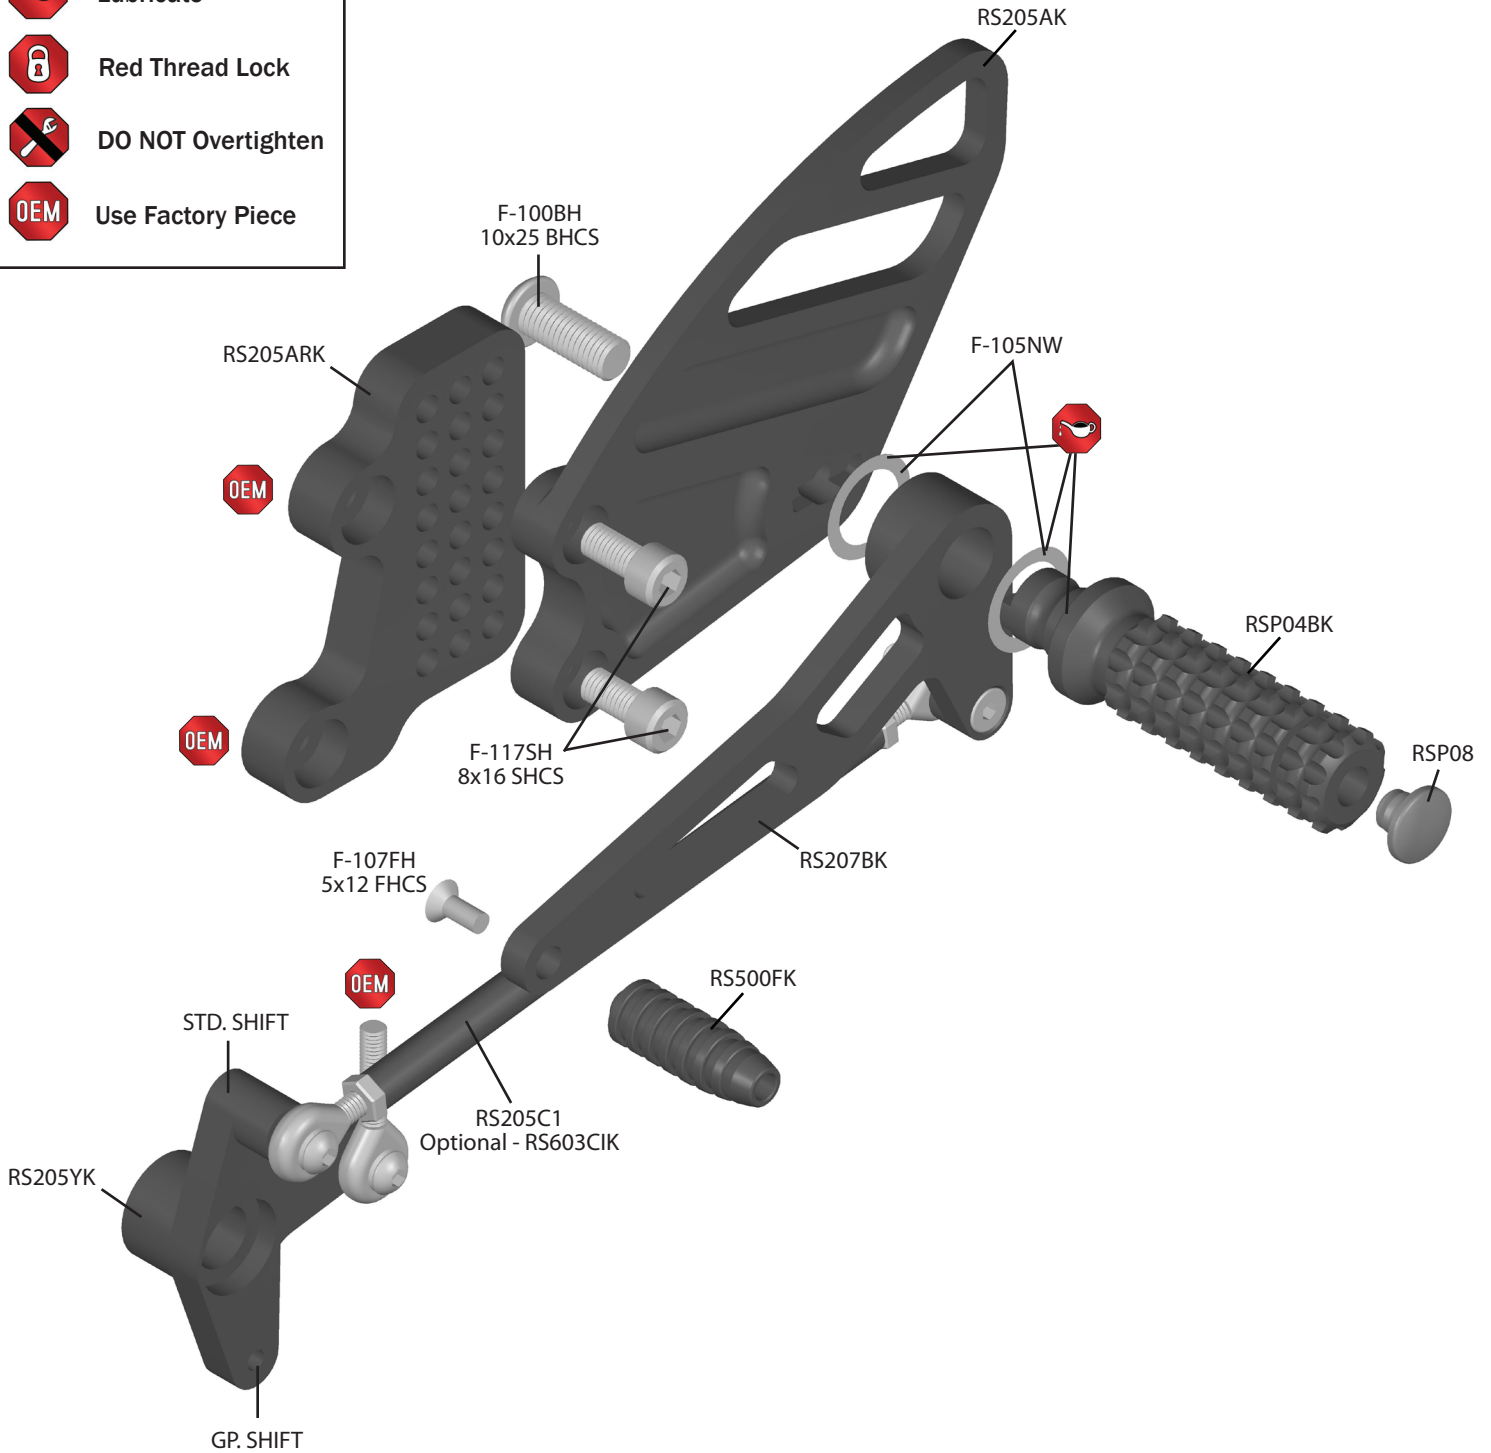

### INDEX

-  Lubricate
-  Red Thread Lock
-  DO NOT Overtighten
-  Use Factory Piece

1.800.440.3559  
www.VORTEXRACING.com

# RS205 INSTRUCTIONS

TO BE INSTALLED BY A CERTIFIED MECHANIC ONLY | FOR RACE USE ONLY

## SHIFT SIDE EXPLODED VIEW

FOR: HONDA CBR600RR 03-06 / CBR1000RR 04-07