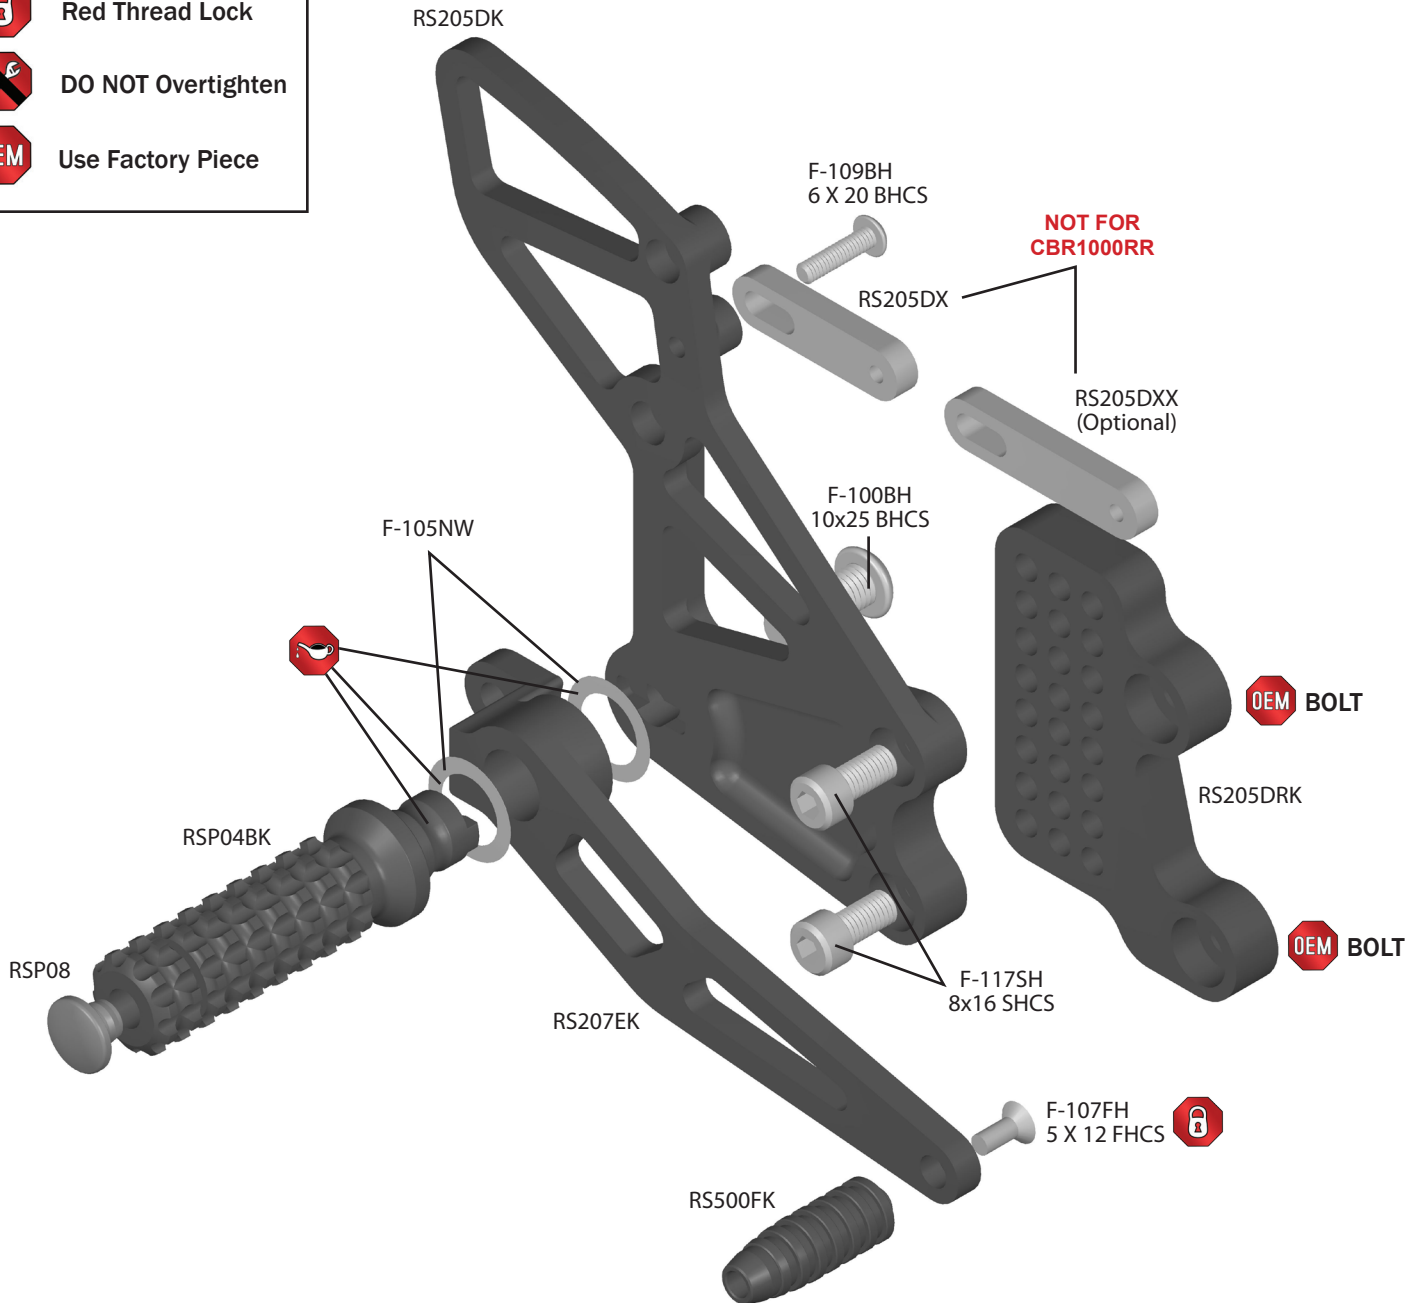

# RS205 INSTRUCTIONS

TO BE INSTALLED BY A CERTIFIED MECHANIC ONLY | FOR RACE USE ONLY

## BRAKE SIDE EXPLODED VIEW

FOR: HONDA CBR600RR 03-06 / CBR1000RR 04-07

### INDEX

-  Lubricate
-  Red Thread Lock
-  DO NOT Overtighten
-  Use Factory Piece

1.800.440.3559  
www.VORTEXRACING.com